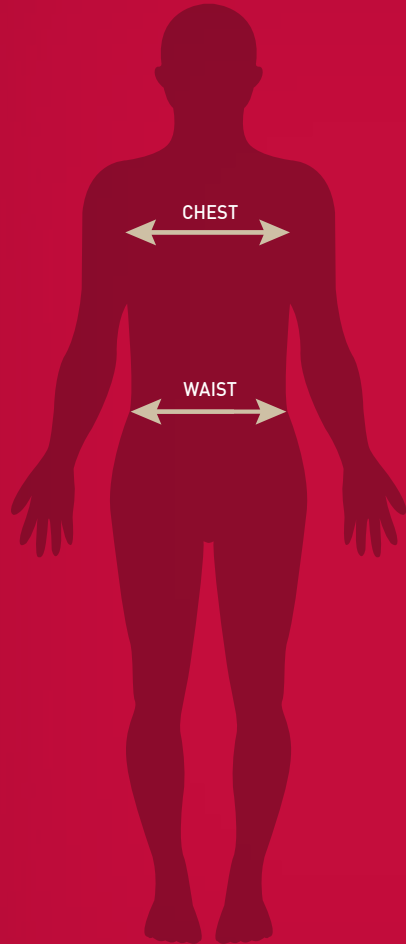

SIZE GUIDE

FIRST LAYER (POLOS, TEES, JERSEYS, VESTS)

BOYS	SB*	MB*	LB*	XLB*
TO FIT CHEST	72cm 28in	76cm 30in	81cm 32in	86cm 34in

MEN'S	XS	S	M	L	XL	2XL	3XL	4XL
TO FIT CHEST	91cm 36in	96cm 38in	101cm 40in	106cm 42in	112cm 44in	116cm 46in	122cm 48in	128cm 50in

OUTER LAYER (HOODIES, JACKETS, SMOCKS)

BOYS	SB*	MB*	LB*	XLB*
TO FIT CHEST	72cm 28in	76cm 30in	81cm 32in	86cm 34in

MEN'S	XS	S	M	L	XL	2XL	3XL	4XL
TO FIT CHEST	91cm 36in	96cm 38in	101cm 40in	106cm 42in	112cm 44in	119cm 47in	129cm 51in	137cm 54in

BOTTOM GARMENTS (SHORTS, TROUSERS, PANTS)

BOYS	SB*	MB*	LB*	XLB*
TO FIT WAIST	56cm 22in	61cm 24in	66cm 26in	71cm 28in

MEN'S	XS	S	M	L	XL	2XL	3XL	4XL
TO FIT WAIST	76cm 30in	81cm 32in	86cm 34in	91cm 36in	96cm 38in	101cm 40in	106cm 42in	112cm 44in

* denotes junior sizes / vat free sizes illustrated are to fit size not actual measure